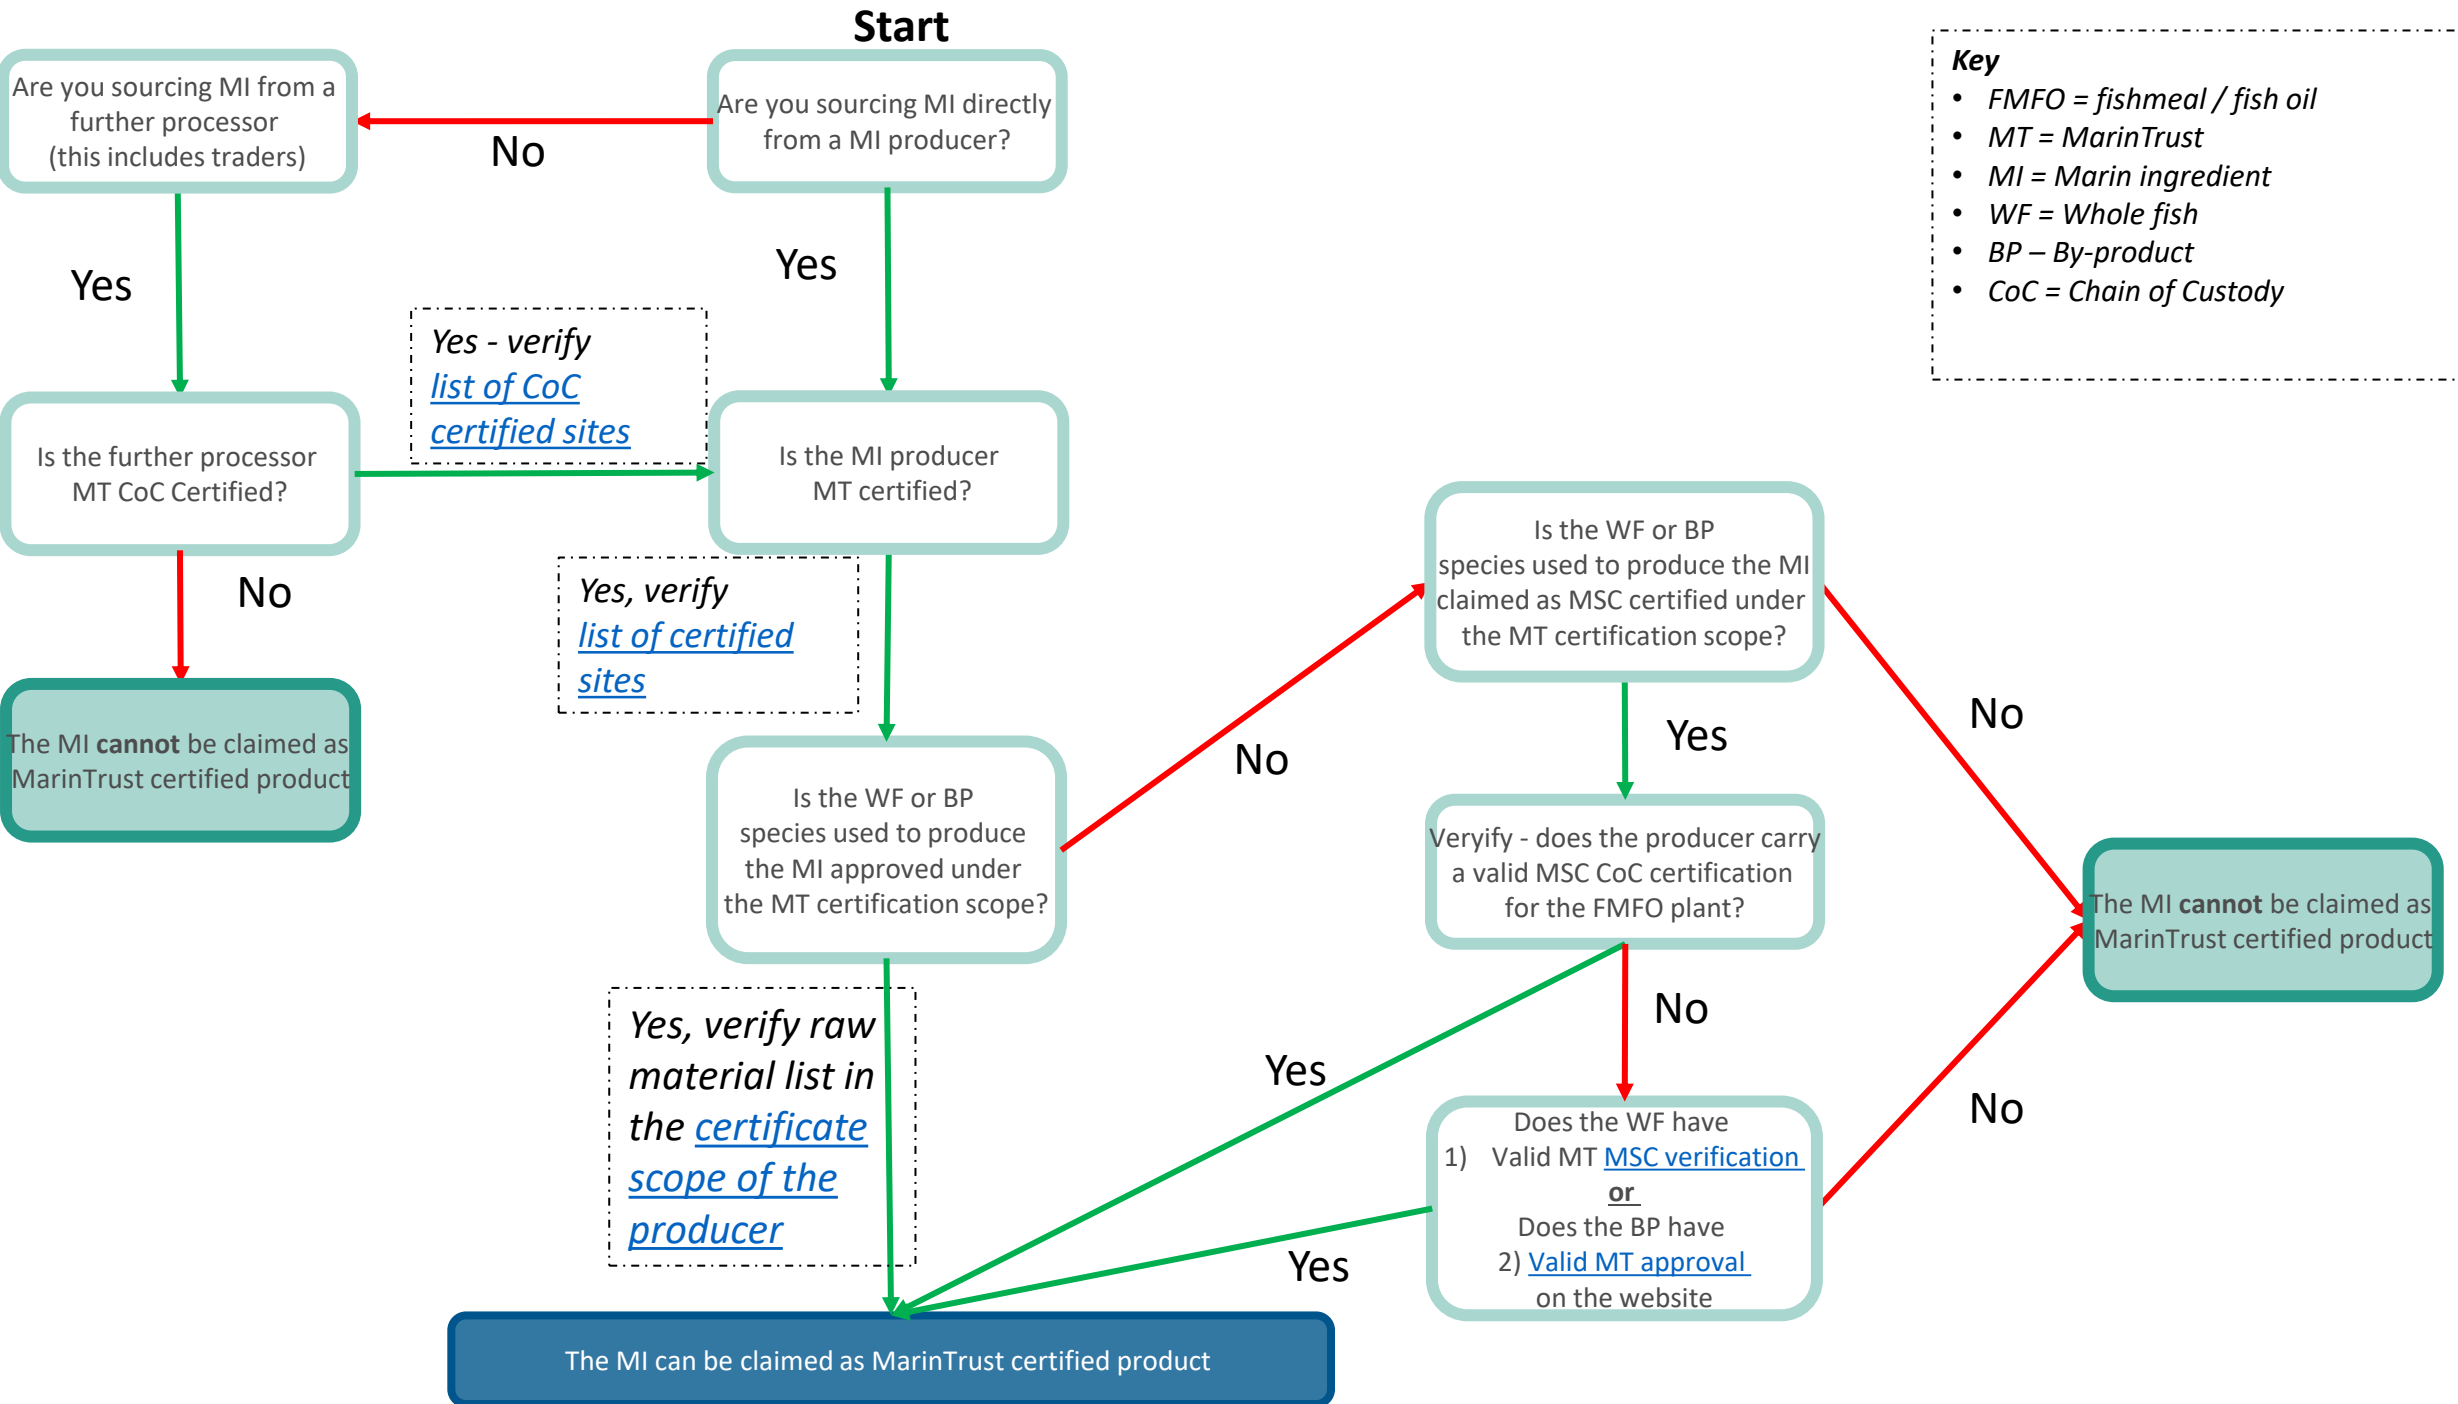

- Key**
- *FMFO = fishmeal / fish oil*
 - *MT = MarinTrust*
 - *MI = Marin ingredient*
 - *WF = Whole fish*
 - *BP – By-product*
 - *CoC = Chain of Custody*

The MI can be claimed as MarinTrust certified product

The MI **cannot** be claimed as MarinTrust certified product

The MI **cannot** be claimed as MarinTrust certified product